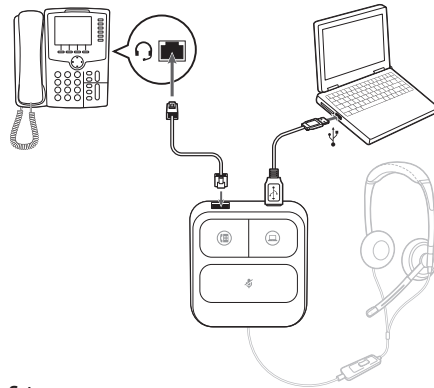

Recyclable where facilities exist

205608-01 08.16

MDA100 QD

**plantronics**<sup>®</sup>

Headset port option

**Setup**

**Windows**

Start > Control Panel > Sound > MDA100 > Make Default > Default Communication Device > Apply

**Mac**

System Preferences > Hardware > Sound > Output/Input/Sound Effects > MDA100

Handset port option

**Setup**

**Windows**

Start > Control Panel > Sound > MDA100 > Make Default > Default Communication Device > Apply