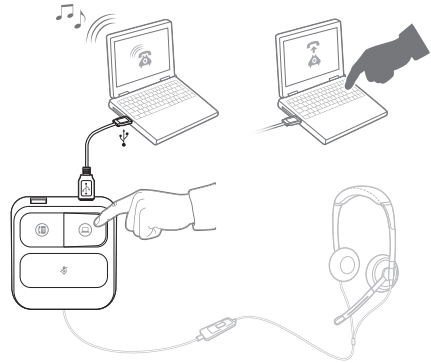

Adjust sound quality

Answer PC

Answer desk phone