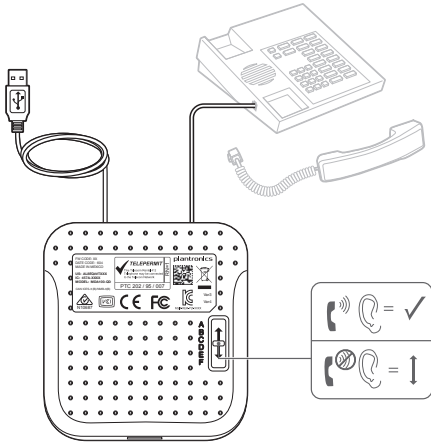

Adjust sound quality