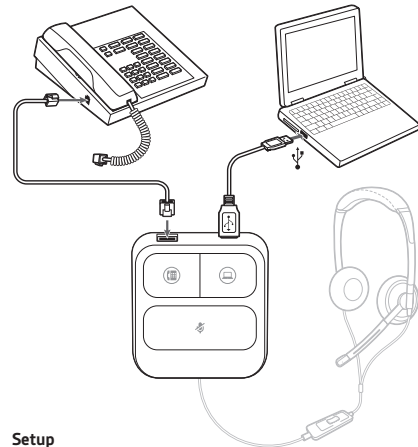

Recyclable where facilities exist

205608-01 08.16

MDA100 QD

**plantronics**<sup>®</sup>

Headset port option

**Setup**

**Windows**

Start > Control Panel > Sound > MDA100 > Make Default > Default Communication Device > Apply

**Mac**

System Preferences > Hardware > Sound > Output/Input/Sound Effects > MDA100

Handset port option

**Setup**

**Windows**

Start > Control Panel > Sound > MDA100 > Make Default > Default Communication Device > Apply